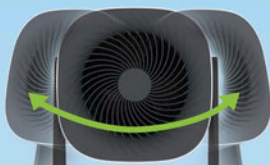

3-Stage Air Filtration System

Captures up to 99.97% of airborne particles as small as 0.3 microns

80° Horizontal Auto Oscillation

105° Vertical Head Tilt

AWARD-WINNING

motto High-Speed Hand Dryer HD 1S

Features	
Motor	Energy-Saving Brushless DC Motor
Power	700W
Wind Speed	13.5m/s
Head Tilt	60°
Dual Mounting	Table Top or Wall Mount
Material	Aluminium
Product Size	L: 205mm x W:161mm x H:267mm