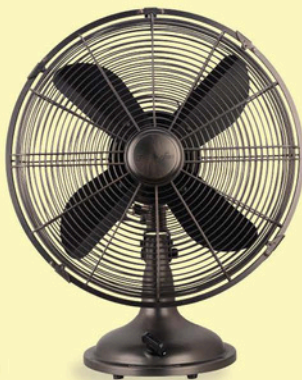

ALPHA

PRODUCT CATALOGUE

General Fan