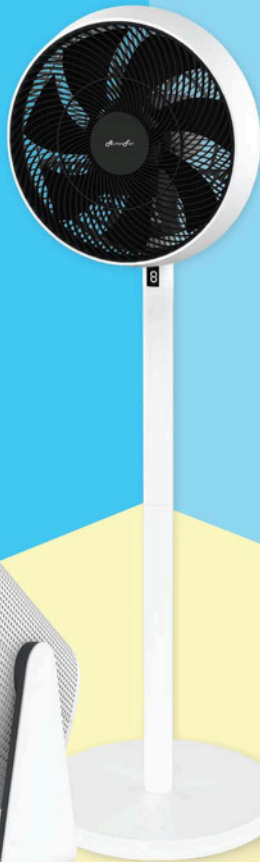

ALPHA

PRODUCT CATALOGUE

General Fan

NEW ARRIVAL

H Collection

motto Table Fan H10

Easy-Carry Handle

60°

Fan Blade	10"
Speed	3
Wind Speed	4.5m/s
Wattage	30W
Product Size	L: 305mm x W: 240mm x H: 390mm

Antique Copper

Easy-Carry Handle

motto Table Fan H12

60°

Auto Oscillation

10°

Manual Tilt

Antique Copper Finishing

Aluminium Blades

5

Star Energy Rating

Features

Fan Blade	12"
Speed	3
Wind Speed	4.8m/s
Wattage	35W
Product Size	L: 380mm x W: 260mm x H: 450mm

Antique Copper

motto Stand Fan H16