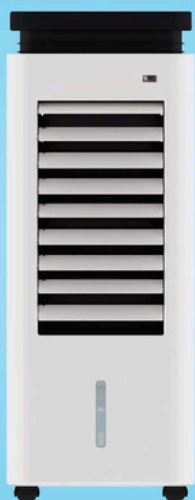

Breez Tower Fan - TWF 10

Features

Auto Oscillation	110°
Wattage	35W
Speed	12
Wind Speed	5m/s
Mode	Normal, Natural, Sleep & Silent
Timer On/Off	0.5-12hrs
Product Size	L: 330mm x W: 330mm x H: 1254mm

White

500
m³/hr
500 m³/hr
Air Circulation

Breez Air Cooler 6L

Features

Fan Speed	3	Water Tank	6L
Wind Speed	7.5m/s	Ice Boxes	2
Wind Mode	Drying, Natural, Sleep	Cooling Pad	Honeycomb
Extra Features	UV Light with Mosquito Trap	Filter	Dust-Proof Filter
Timer On/Off	1, 2, 4 & 8 hrs	Wattage	60W
Control Panel	Light Touch Switch Control	Product Size	L: 290mm x W: 295mm x H: 735mm
Auto Oscillation	Vertical, Horizontal		